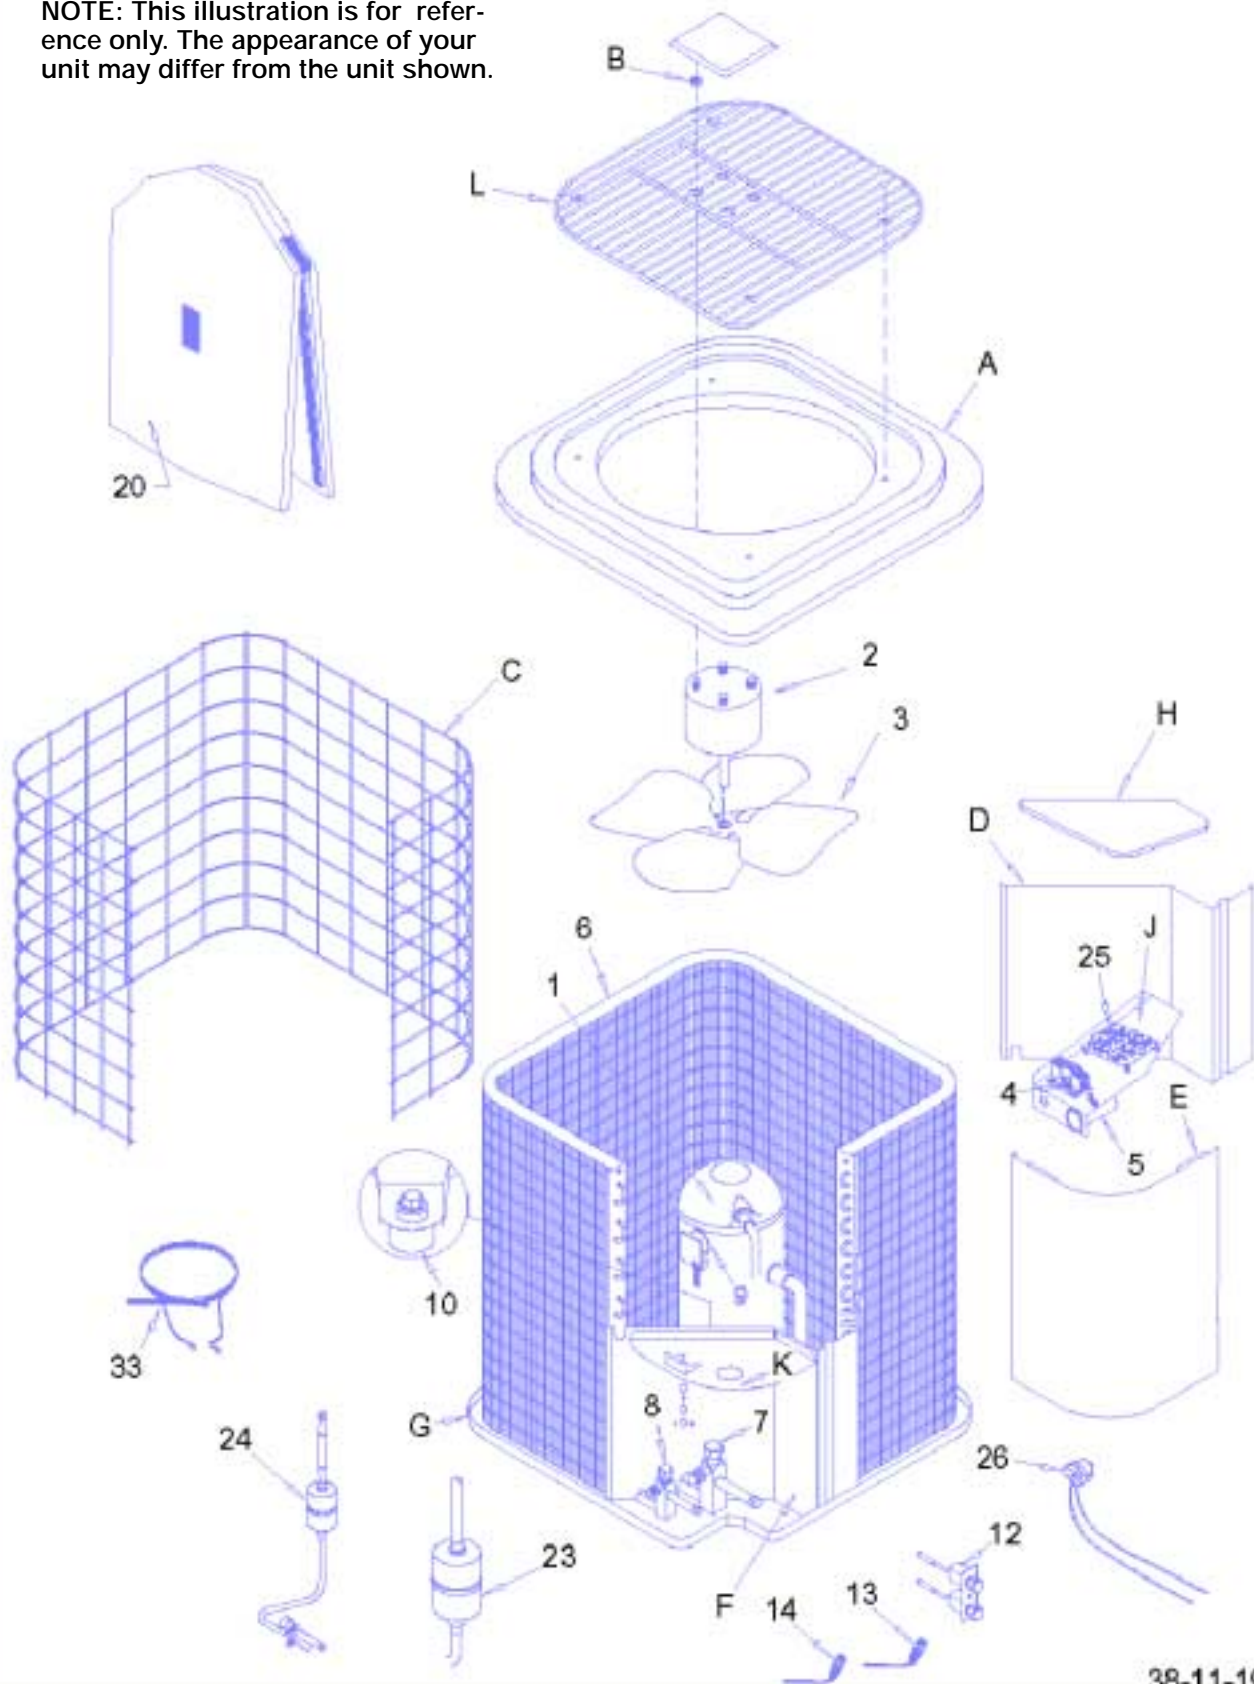

NOTE: This illustration is for reference only. The appearance of your unit may differ from the unit shown.

38-11-19b-1

Replacement Parts - CXA 424-460 Series

KEY NO.	DESCRIPTION	PART NUMBER	CXA424AKA'	CXA430AKA'	CXA436AKA'	CXA442AKA'	CXA448AKA'	CXA460AKA'
1	Compressor	ZP20K3EPFV130	1					
1		ZP23K3EPFV130	-	1				
1		ZP32K3EPFV130	-	-	1			
1		ZP36K3EPFV130	-	-	-	1		
1		ZP41K3EPFV130	-	-	-	-	1	
1		ZP50K3EPFV130	-	-	-	-	-	1
2	Motor, Condenser Fan	1087624	1	1				
2		1086404	-	-	1	1	1	1
3	Fan Blade	1086513	1	1				
3		1087076	-	-	1	1		
3		1087077	-	-	-	-	1	
3		1087078	-	-	-	-	-	1
4	Contactor, 25 Amp	1050699	1	1	1			
4	35 Amp	1050839	-	-	-	1	1	
4	40 Amp	1059574	-	-	-	-	-	1
5	Capacitor, 370 Volt. 5+35 Mfd	1086638	1					
5	370 Volt 5+40 Mfd	1086639	-	1				
5	370 Volt 7.5+45 Mfd	1086298	-	-	1	1		
5	370 Volt 7.5+60 Mfd	1086649	-	-	-	-	1	
5	370 Volt 7.5+80 Mfd	1086650	-	-	-	-	-	1
6	Condenser Coil	1088782	1					
6		1087358	-	1				
6		1087896	-	-	1			
6		1087910	-	-	-	1		
6		1088756	-	-	-	-	1	
6		1088742	-	-	-	-	-	1
7	Service Valve (Suction)	1085991	1	1				
7		1086739	-	-	1	1	1	
7		1086805	-	-	-	-	-	1
8	Service Valve (Liquid)	1087884	1	1	1	1	1	1
9	Plug, Compressor Harness	1081940	1	1	1	1	1	1
10	Grommet, Compressor	1052060	4	4	4	4	4	4
12	Port Valve Asy	1087918	1	1	1	1	1	1
13	Switch, High Pressure	1087885	1	1	1	1	1	1
14	Switch, Low Pressure	1087886	1	1	1	1	1	1
23	Muffler	1059730	1	1	1	1	1	1
24	Drier	1172009	1	1	1	1	1	1
25	Control, Fan	1086071	1	1	1	1	1	1
26	Switch, Temperature	1172013	1	1	1	1	1	1
33	Heater, Crankcase 40W-240V	1172010	1	1	1	1	1	