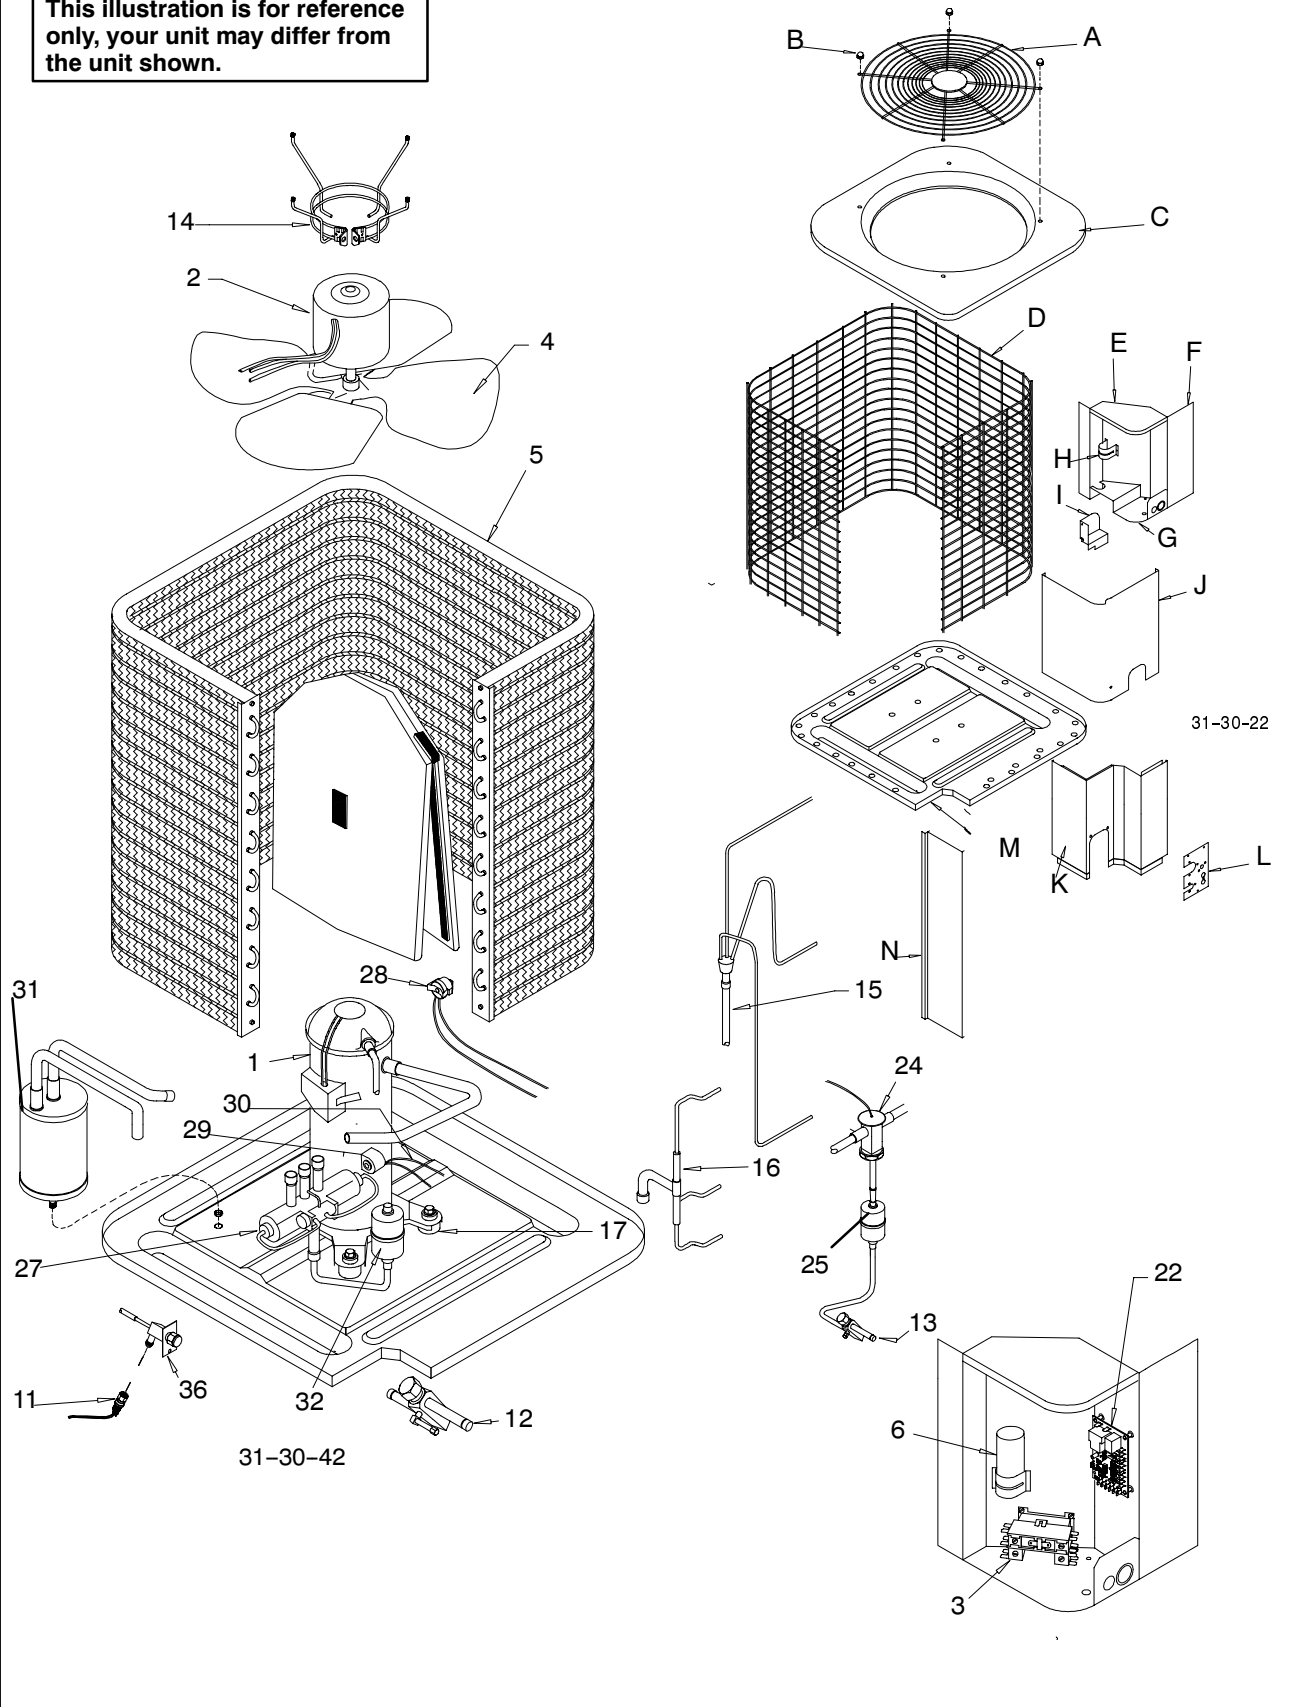

Replacement Parts - CH96 & YL "B1" SERIES

This illustration is for reference only, your unit may differ from the unit shown.

Replacement Parts – CH96 & YL “B1” SERIES

Models – CH9624VKB1, CH9630VKB1, CH9636VKB1, CH9642VKB1
YL024GB1, YL030GB1, YL036GB1, YL042GB1

Item No.	DESCRIPTION	PART NO.	2 4	3 0	3 6	4 2	Item No.	DESCRIPTION	PART NO.	2 4	3 0	3 6	4 2
1	Compressor, ZR22K3PFV	1082755	1				A	Grille, Outlet	1063381	*	*	1	1
1	ZR26K3PFV	1084535	*	1			B	Nut, Cap (CH96 Only)	1052963	4	4		
1	ZR32K3PFV	1084536	*	*	1		B	(YG ONLY)	1052962	4			
1	ZR40K3PFV	1083000	*	*	*	1	B	(YL Only)	1063394	4	4		
2	Motor, Fan	1064944	1	1			B	(CH96 Only)	1053248	*	*	4	4
2		1084818	*	*	1		B	(YL Only)	1063395	*	*	4	4
2		1052820	*	*	*	1							
3	Contactora, 25Amp	1050699	1	1	1	1	C	Panel, Top (CH96 Only)	1084559	1	1		
4	Fan	1080774	1	1			C	(YL Only)	1063191	1	1		
4		1053342	*	*	1		C	(CH96 Only)	1084560	*	*	1	1
4		1053341	*	*	*	1	C	(YL Only)	1063192	*	*	1	1
5	Coil, Condenser	1085263	1	1			D	Grille, Inlet	1085071	1	1		
5		1085264	*	*	1		D		1085072	*	*	1	
5		1085265	*	*	*	1	D		1085073	*	*	*	1
6	Capicator, 40+5Mfd,370Volt	1094980	1	1			E	Top, Control Box	1064362	1	1	1	1
6	50+5Mfd,370Volt	1094993	*	*	1		F	Box, Control	1060005	1	1	1	1
6	55+5Mfd,370Volt	1068556	*	*	*	1	G	Bottom, Control Box	1064364	1	1	1	1
11	Switch, Low Pressure	1081019	1	1	1	1	H	Clamp, Capacitor	1095021	1	1		
12	Valve, Service Suction	1084850	1	1			H		1064218	*	*	1	1
12		1084847	*	*	1	1							
13	Valve, Service Liquid	1080999	1	1	1	1	I	Divider, Low Voltage	1051297	1	1	1	1
14	Mount, Fan Motor	1051460	1	1			J	Cover, Control Box (CH96 Only)	1084564	1	1	1	1
14		1081813	*	*	1	1	J	(YL Only)	1083368	1	1	1	1
15	Distributor Assembly	1085224	1	1	1		K	Panel, Corner (CH96 Only)	1084951	1	1	1	
15		1085262	*	*	*	1	K	(YL Only)	1085067	1	1	1	
16	Manifold	1085084	1	1	1		K	(CH96 Only)	1084952	*	*	*	1
16		1085013	*	*	*	4	K	(YL Only)	1085068	*	*	*	1
16		1085257	*	*	*	1	L	Plate, Fitting	1081007	1	1	1	1
17	Grommet, Compressor Mtg.	1052060	4	4	4	4	M	Basepan (CH96 Only)	1084552	1	1		
22	Control, Defrost	1069364	1	1	1	1	M	(YL Only)	1063193	1	1		
24	Valve, Expansion	1085276	1	1	1		M	(CH96 Only)	1084554	*	*	1	1
24		1085277	*	*	*	1	M	(YL Only)	1068675	*	*	1	1
25	Drier, Filter	1064507	1	1	1	1	N	Panel, Access (CH96 Only)	1085051	*	*	1	
27	Valve, Reversing	1095321	1				N	(YL Only)	1085069	*	*	1	
27		1095320	*	1			N	(CH96 Only)	1085019	*	*	*	1
27		1095226	*	*	1		N	(YL Only)	1085070	*	*	*	1
27		1095319	*	*	*	1	)	Manual, Parts List	428042502	1	1	1	1
28	Sensor, Defrost	1082738	1	1	1	1	)	Manual, Installation	428011201	1	1	1	1
29	Coil, Reversing Valve	34329055	1	1	1	1	)	Manual, Users	428021101	1	1	1	1
30	Harness, Reversing Valve	1066711	1	1	1	1							
31	Accumulator	1092835	1	1									
31		1081064	*	*	1								
31		1081063	*	*	*	1							
32	Muffler	1059730	1	1	1	1							
36	Port Asy, HI/LO (Test)	1080998	1	1	1	1							
39	Harness, Comp W/Plug	1083654	1	1	1	1